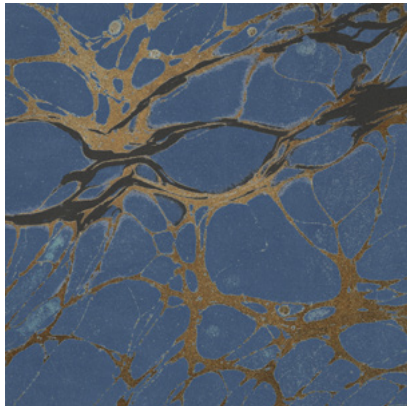

Calico

NIGHT

Tear Sheet

Night is an exploration of the duality of darkness and light.

BRICK

COPPER

ECRU

GLAZE

INDIGO

PERIDOT

ROYAL

SLATE

Night Ecrú

Suitable for residential and some commercial projects

COLOR
Ecrú

STOCK
Made to order

ORIGIN
USA

DISCLAIMER
Panel maps represent mural artwork only. Reference the physical sample for color and texture.

PANEL WIDTH
34" / 864 mm trimmed

FLAMMABILITY
ASTM E84 Adhered Class A

DETAILS
Custom options available