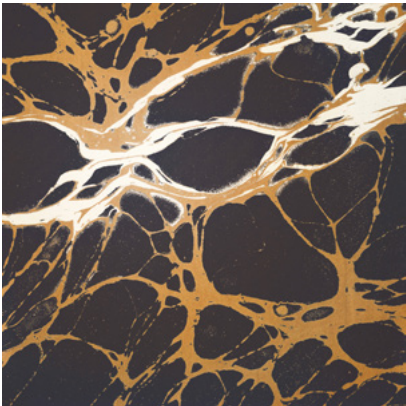

Calico

NIGHT

Tear Sheet

Night is an exploration of the duality of darkness and light.

BRICK

COPPER

ECRU

GLAZE

INDIGO

PERIDOT

ROYAL

SLATE

Night Ecrú

Suitable for residential and some commercial projects

COLOR
Ecrú

STOCK
Made to order