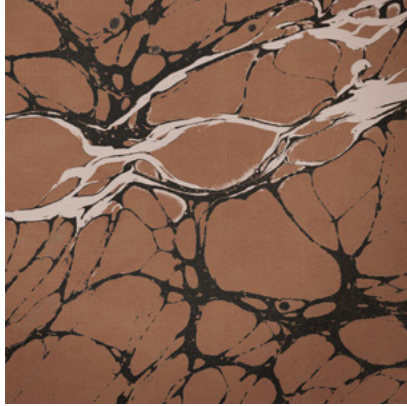

Calico

NIGHT

Tear Sheet

Night is an exploration of the duality of darkness and light.

BRICK

COPPER

ECRU

GLAZE

INDIGO

PERIDOT

ROYAL

SLATE

Night Ecrú

Suitable for residential and some commercial projects

COLOR
Ecrú

STOCK
Made to order