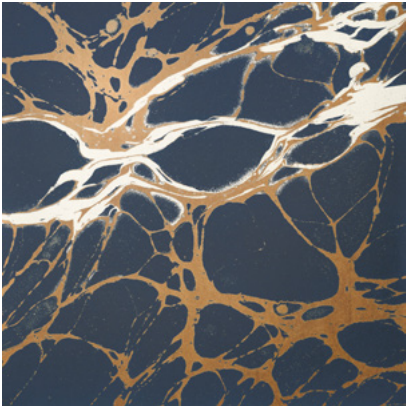

Calico

NIGHT

Tear Sheet

Night is an exploration of the duality of darkness and light.

BRICK

COPPER

ECRU

GLAZE

INDIGO

PERIDOT

ROYAL

SLATE

Night Ecrú

Suitable for residential and some commercial projects

COLOR
Ecrú

STOCK
Made to order