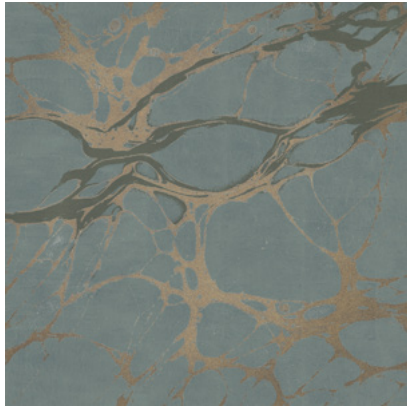

Calico

NIGHT

Tear Sheet

Night is an exploration of the duality of darkness and light.

BRICK

COPPER

ECRU

GLAZE

INDIGO

PERIDOT

ROYAL

SLATE

Night Ecrú

Suitable for residential and some commercial projects

COLOR
Ecrú

STOCK
Made to order