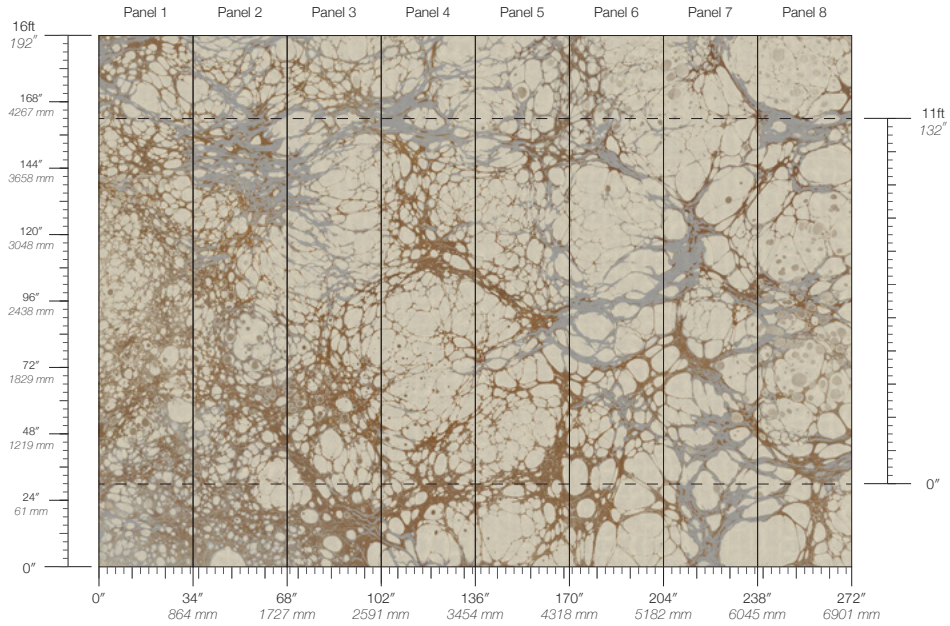

Calico

NIGHT

Tear Sheet

Night is an exploration of the duality of darkness and light.

BRICK

COPPER

ECRU

GLAZE

INDIGO

PERIDOT

ROYAL

SLATE

Night Ecrú

Suitable for residential and some commercial projects

COLOR
Ecrú

STOCK
Made to order

ORIGIN
USA

DISCLAIMER
Panel maps represent mural artwork only. Reference the physical sample for color and texture.

PANEL WIDTH
34" / 864 mm trimmed

FLAMMABILITY
ASTM E84 Adhered Class A

DETAILS
Custom options available

PANEL HEIGHT
132" / 3353 mm standard
192" / 4877 mm extended

ENVIRONMENTAL
Formaldehyde Free,
Heavy Metal Free

PRICE
Available upon request