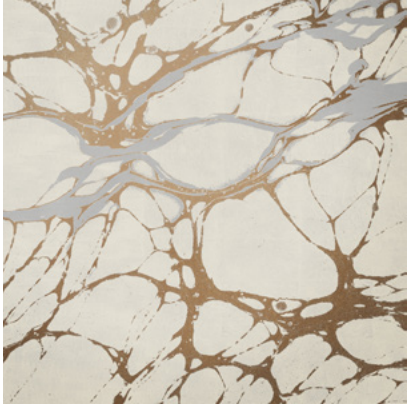

Calico

NIGHT

Tear Sheet

Night is an exploration of the duality of darkness and light.

BRICK

COPPER

ECRU

GLAZE

INDIGO

PERIDOT

ROYAL

SLATE

Night Ecrú

Suitable for residential and some commercial projects

COLOR
Ecrú

STOCK
Made to order

ORIGIN
USA

DISCLAIMER
Panel maps represent mural artwork only. Reference the physical sample for color and texture.

PANEL WIDTH
34" / 864 mm trimmed

FLAMMABILITY
ASTM E84 Adhered Class A

DETAILS
Custom options available