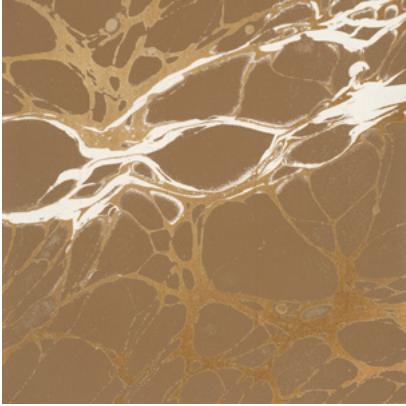

Calico

NIGHT

Tear Sheet

Night is an exploration of the duality of darkness and light.

BRICK

COPPER

ECRU

GLAZE

INDIGO

PERIDOT

ROYAL

SLATE

Night Ecrú

Suitable for residential and some commercial projects

COLOR
Ecrú

STOCK
Made to order